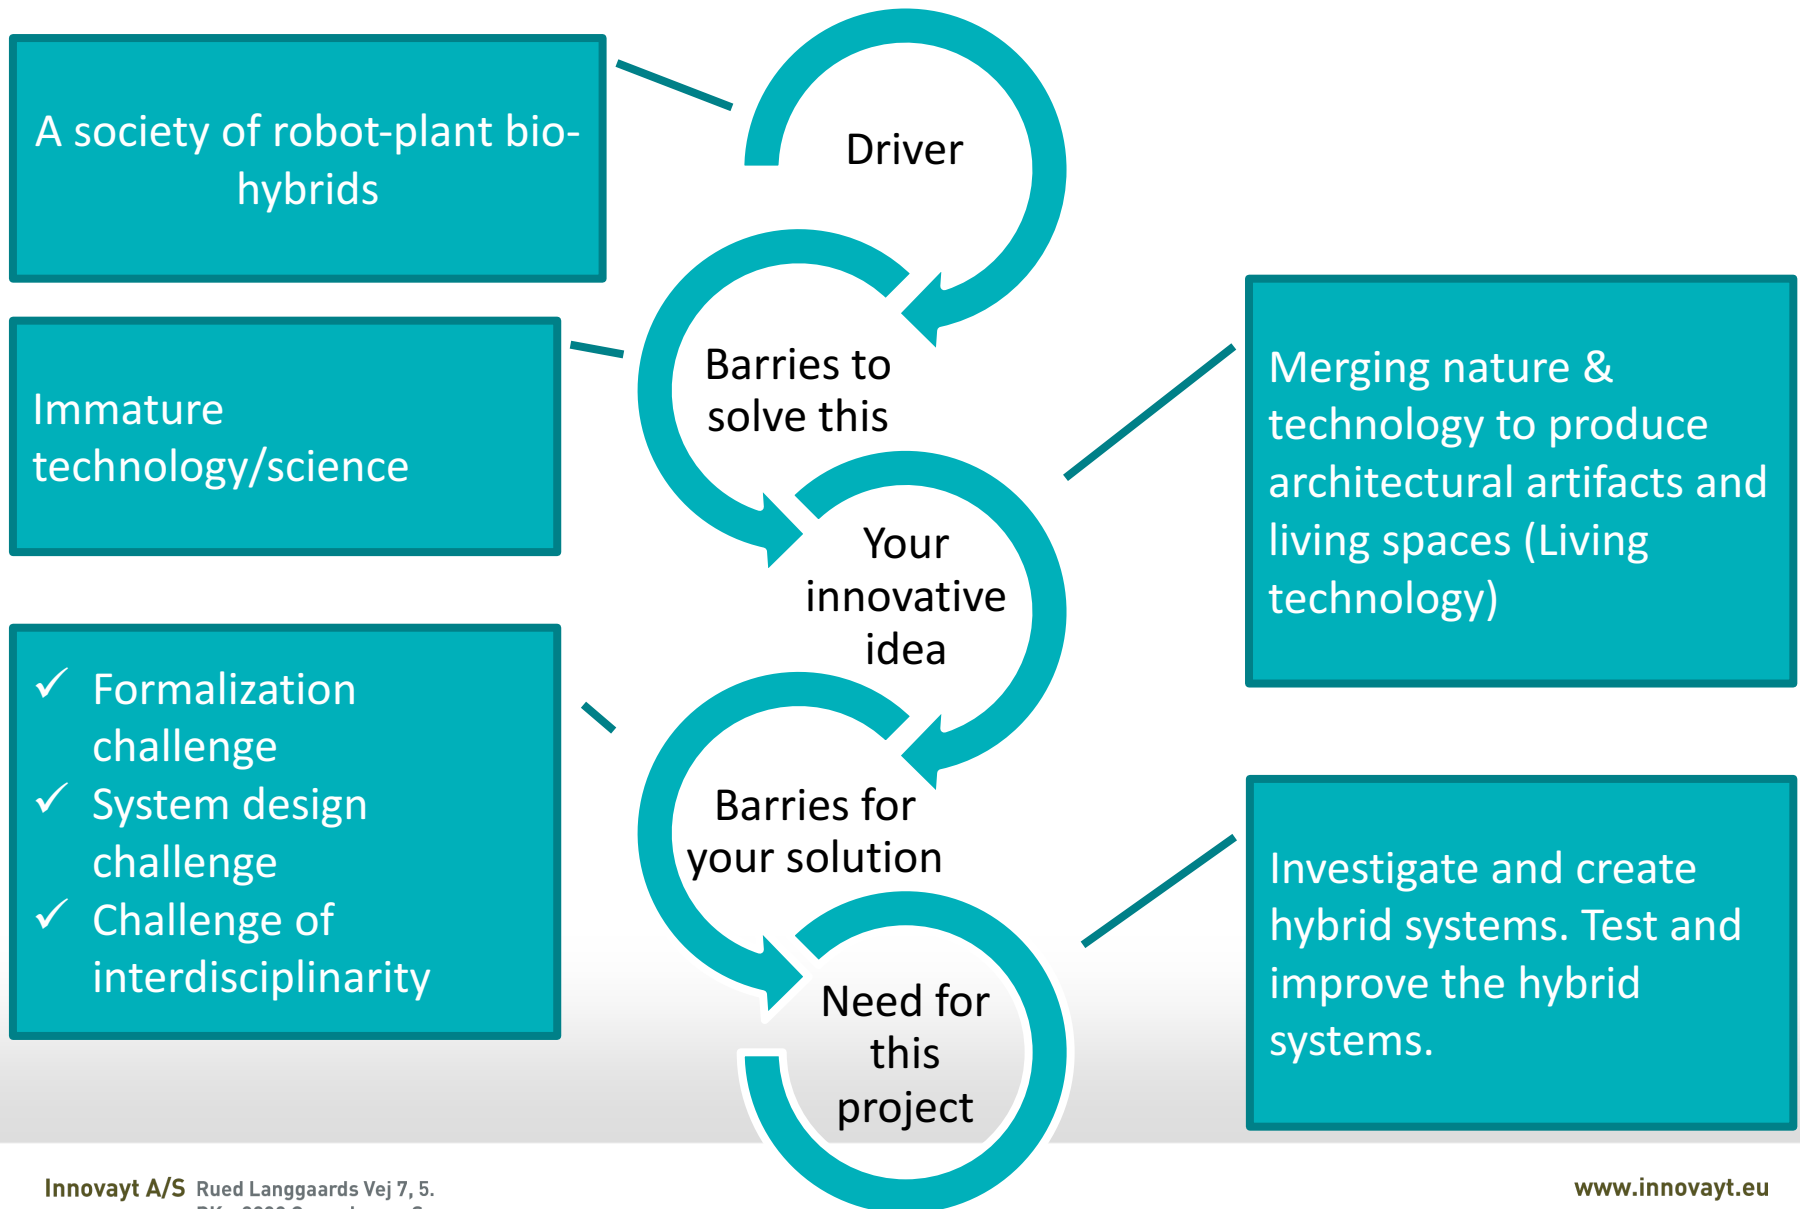

Pre-workshop: the (EU) Funding Machine

[speaking innovation]

- A project development tool for the initiation phase of an RDI-project:
 - To elaborate the initial idea
 - To create a project
 - To brainstorm with the team
- WHY?!
 - Support for structuring and shaping a project idea in an appropriate manner

LOGIC CHAIN – CASE: FLORA ROBOTICA [innovayt] the innovation partner

How could you incorporate the model into your work?