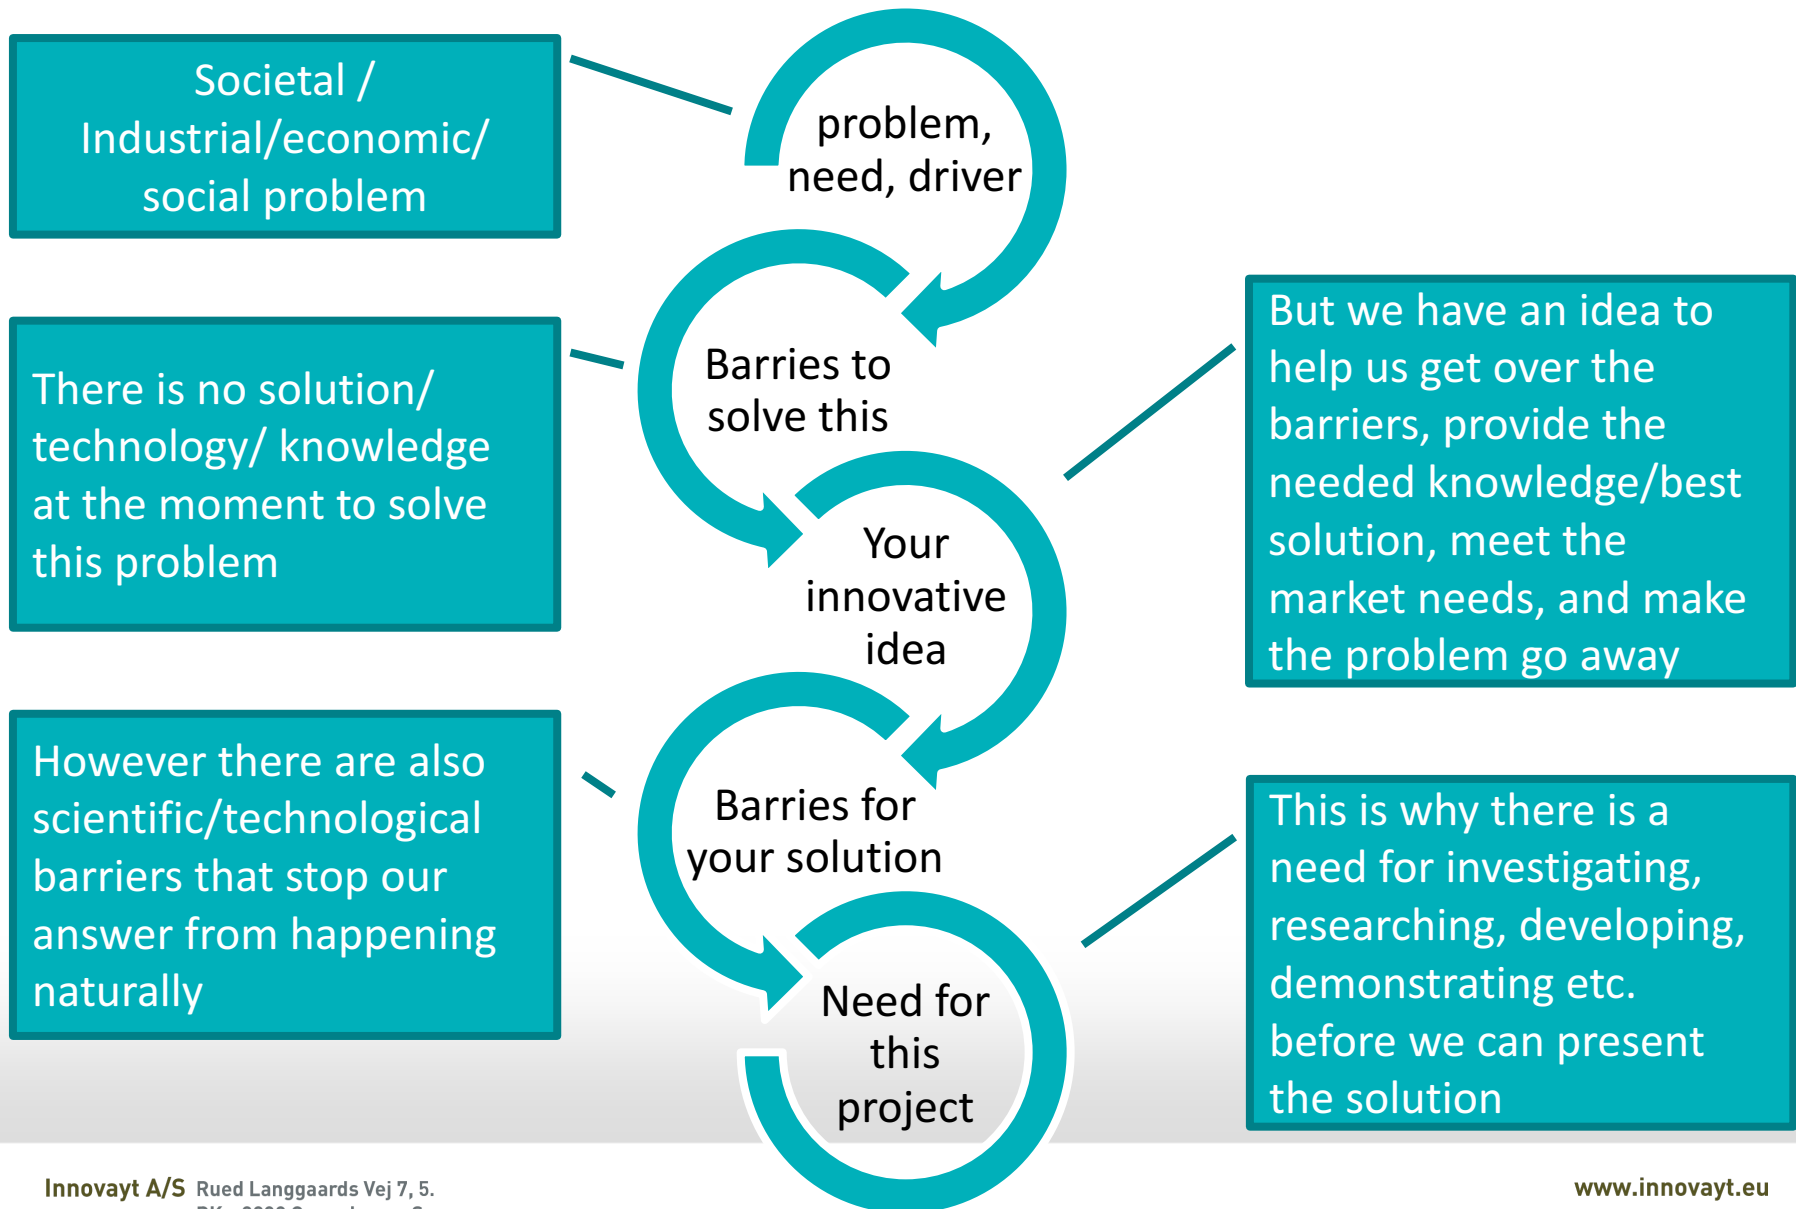

Pre-workshop: the (EU) Funding Machine

[speaking innovation]

- A project development tool for the initiation phase of an RDI-project:
 - To elaborate the initial idea
 - To create a project
 - To brainstorm with the team
- WHY?!
 - Support for structuring and shaping a project idea in an appropriate manner

LOGIC CHAIN – CASE: FLORA ROBOTICA [innovayt] the innovation partner

How could you incorporate the model into your work?